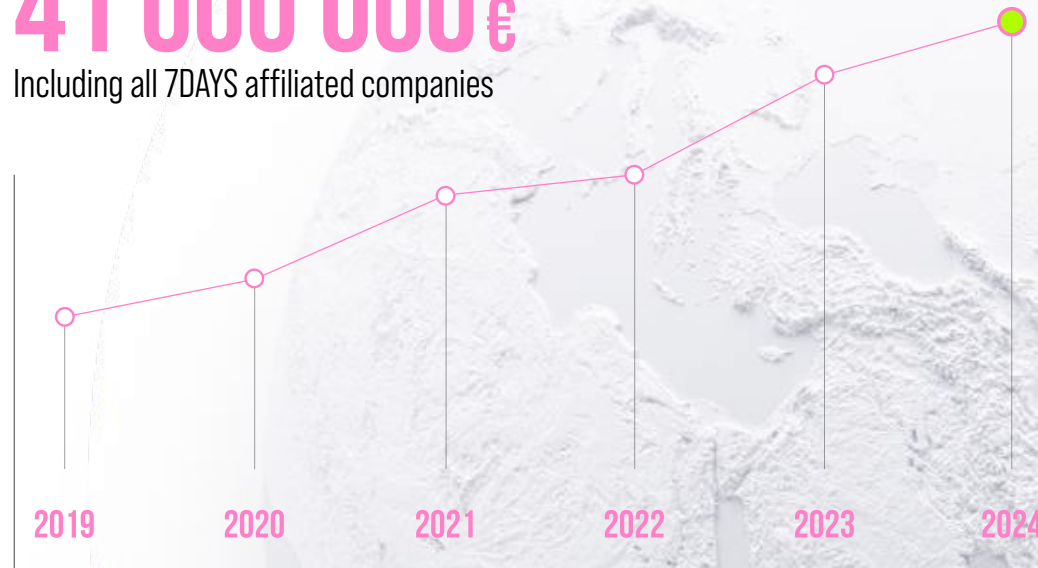

I'M 7DAYS

YOUR EMOTIONS TODAY

MAKEUP

ABOUT US

7DAYS — SHOWS STRONG YEAR-OVER-YEAR GROWTH MOMENTUM SINCE 2019

41 000 000 €

Including all 7DAYS affiliated companies

GEOGRAPHY OF SALES

MULTINATIONAL BRAND

34 000 POS

Points of sales in 44 countries

2019	2020	2021-2022	2023-2024
Italy Spain Greece	United Kingdom Sweden Netherlands Australia Portugal Cyprus	Austria France Germany Ireland Norway Czech Republic	USA UAE Qatar Turkey
Georgia Kazakhstan Kyrgyzstan Belarus Russia	Croatia Bulgaria Romania Poland Lithuania Estonia Serbia Ukraine Azerbaijan	Hungary Latvia Slovakia Montenegro	Belgium Denmark Finland Kosovo Moldova Peru

34 000

POINTS OF SALE

270

EMPLOYEES

44

COUNTRIES OF PRESENCE

MORE THEN

320