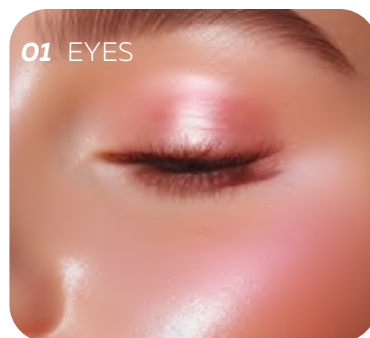

● **04 BOSSY**

8057639881540 | 2,9 g