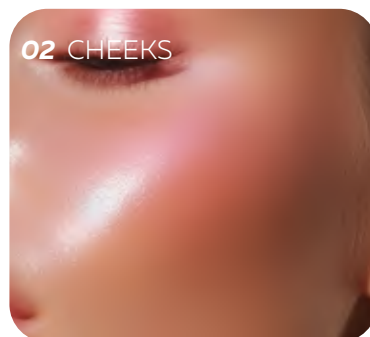

● **04 BOSSY**

8057639881540 | 2,9 g