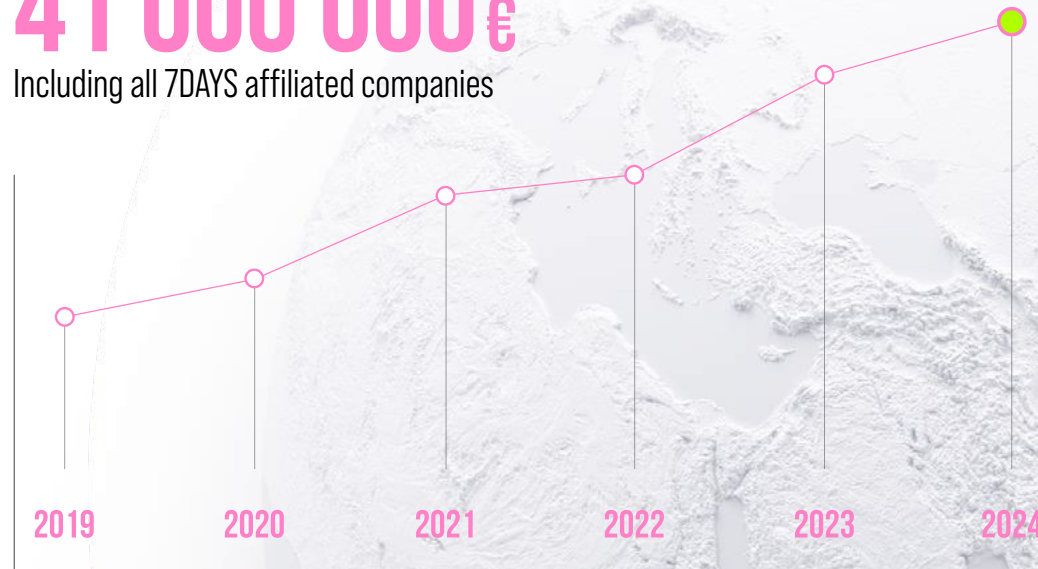

I'M 7DAYS

YOUR EMOTIONS TODAY

SKIN CARE

ABOUT US

7DAYS — SHOWS STRONG YEAR-OVER-YEAR GROWTH MOMENTUM SINCE 2019

41 000 000 €

Including all 7DAYS affiliated companies

GEOGRAPHY OF SALES

MULTINATIONAL BRAND

34 000 POS

Points of sales in 50 countries

2019	2020	2021-2022	2023-2024
Italy Spain Greece	United Kingdom Sweden Netherlands Australia Portugal Cyprus	Austria France Germany Ireland Norway Czech Republic	USA UAE Qatar Turkey Kuveyt Belgium Denmark Finland Switzerland Iceland Malta Slovenia Kosovo Moldova Peru
Georgia Kazakhstan Kyrgyzstan	Croatia Bulgaria Romania Poland Lithuania Estonia Armenia Serbia Ukraine Azerbaijan	Hungary Latvia Slovakia Montenegro	

34 000

POINTS OF SALE

300

EMPLOYEES

50

COUNTRIES OF PRESENCE

MORE THAN

500