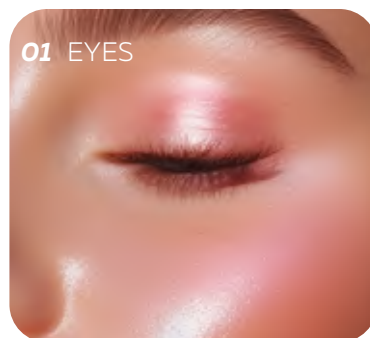

• **04 BOSSY**

8057639881540 | 2,9 g