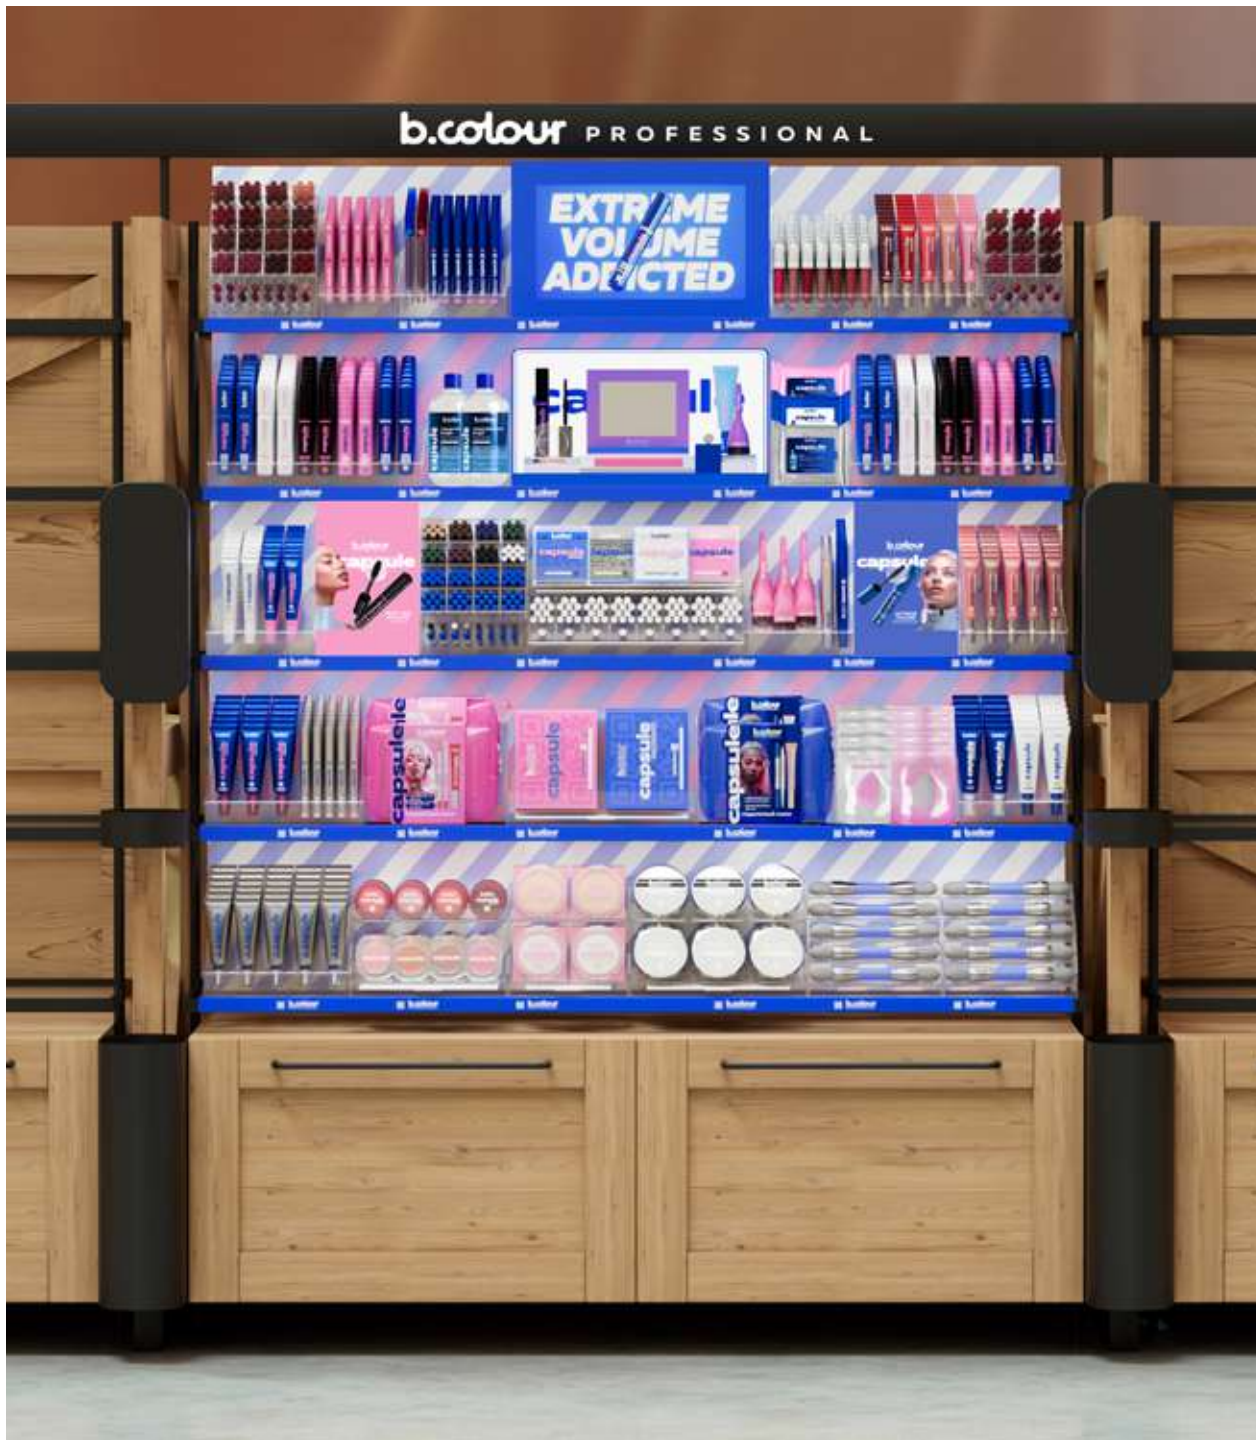

Nº	Name	Weight / Volume	Quantity per showbox	Quantity per box	Individual barcode	Bag barcode	Box barcode
EYES							
1	7DAYS B.COLOUR PRO CAPSULE SuperStay black lash mascara / 01 5XL Volume	6 ml	6	20	8053617423597	8057639880949	18057639880946
2	7DAYS B.COLOUR PRO CAPSULE SuperStay white lash mascara / 02 5XL White	6 ml	6	20	8053617423603	8057639880956	18057639880953
3	7DAYS B.COLOUR PRO CAPSULE SuperStay black lash mascara / 03 Crazy curl	5,5 ml	6	20	8053617423610	8057639880963	18057639880960
4	7DAYS B.COLOUR PRO CAPSULE SuperStay black lash mascara / 04 Extreme volume	7,3 ml	6	20	8053617423627	8057639880970	18057639880977
5	7DAYS B.COLOUR PRO CAPSULE SuperStay black lash mascara / 05 Doll eye	7,3 ml	6	20	8053617423634	8057639880987	18057639880984
6	7DAYS B.COLOUR PRO CAPSULE Eyeshadow palette / 01 Eye contact	9 pcs x 1 g	6	20	8053617423658	8057639881007	8055304760893
7	7DAYS B.COLOUR PRO CAPSULE Eyeshadow palette / 02 Starwalker	9 pcs x 1 g	6	20	8053617423665	8057639881014	8055304760909
8	7DAYS B.COLOUR PRO CAPSULE Eyeshadow palette / 03 X Vision	9 pcs x 1 g	6	20	8053617423672	8057639881021	18057639881028
9	7DAYS B.COLOUR PRO CAPSULE Eyeshadow palette / 04 Tomorrowland	9 pcs x 1 g	6	20	8053617423689	8057639881038	18057639881035
10	7DAYS B.COLOUR PRO CAPSULE Waterproof eyeliner / 01 Be black	0,5 g	6	20	8053617423696	8057639881045	18057639881042
11	7DAYS B.COLOUR PRO CAPSULE Waterproof eyeliner / 02 Brown art	0,5 g	6	20	8053617423702	8057639881052	18057639881059
12	7DAYS B.COLOUR PRO CAPSULE Waterproof eyeliner / 03 Ultramarine	0,5 g	6	20	8053617423719	8057639881069	18057639881066
13	7DAYS B.COLOUR PRO CAPSULE Waterproof eyeliner / 04 Arctic	0,5 g	6	20	8053617423726	8057639881076	18057639881073
14	7DAYS B.COLOUR PRO CAPSULE Waterproof eyeliner / 05 Lime	0,5 g	6	20	8053617423733	8057639881083	18057639881080
15	7DAYS B.COLOUR PRO CAPSULE Waterproof eyeliner / 06 Solar	0,5 g	6	20	8053617423740	8057639881090	18057639881097
16	7DAYS B.COLOUR PRO CAPSULE Waterproof eyeliner / 07 Neon	0,5 g	6	20	8053617423757	8057639884503	18057639884500
17	7DAYS B.COLOUR PRO CAPSULE Waterproof eyeliner / 08 Party pink	0,5 g	6	20	8053617423764	8055304760091	18055304760098
18	7DAYS B.COLOUR PRO CAPSULE Smoky eye pencil & shimmer 2in1 / 01 Black classic	1*0,1 g, 1*0,2 g	6	20	8053617423771	8057639884367	18057639884364
19	7DAYS B.COLOUR PRO CAPSULE Smoky eye pencil & shimmer 2in1 / 02 Dazzling blue	1*0,1 g, 1*0,2 g	6	20	8053617423788	8057639884435	18057639884432
20	7DAYS B.COLOUR PRO CAPSULE Smoky eye pencil & shimmer 2in1 / 03 Inspired green	1*0,1 g, 1*0,2 g	6	20	8053617423795	8057639884442	18057639884449
21	7DAYS B.COLOUR PRO CAPSULE Smoky eye pencil & shimmer 2in1 / 04 Rich bronze	1*0,1 g, 1*0,2 g	6	20	8053617423801	8057639884459	18057639884456
22	7DAYS B.COLOUR PRO CAPSULE Shimmering eye pencil & liner 2in1 / 01 Back in black	1*0,1 g, 1*0,35 g	6	20	8053617423818	8057639884466	18057639884463
23	7DAYS B.COLOUR PRO CAPSULE Shimmering eye pencil & liner 2in1 / 02 Blue sapphire	1*0,1 g, 1*0,35 g	6	20	8053617423825	8057639884473	18057639884470
24	7DAYS B.COLOUR PRO CAPSULE Shimmering eye pencil & liner 2in1 / 03 Emerald	1*0,1 g, 1*0,35 g	6	20	8053617423832	8057639884480	18057639884487
25	7DAYS B.COLOUR PRO CAPSULE Shimmering eye pencil & liner 2in1 / 04 Golden hour	1*0,1 g, 1*0,35 g	6	20	8053617423849	8057639884497	18057639884494
26	7DAYS B.COLOUR PRO CAPSULE Automatic kajal eye pencil / 01 Black	0,25 g	6	20	8053617423856	8057639884510	18057639884517
27	7DAYS B.COLOUR PRO CAPSULE Automatic kajal eye pencil / 02 Brown	0,25 g	6	20	8053617423863	8057639884527	18057639884524
28	7DAYS B.COLOUR PRO CAPSULE Automatic kajal eye pencil / 03 Jade green	0,25 g	6	20	8053617423870	8057639884534	18057639884531
29	7DAYS B.COLOUR PRO CAPSULE Automatic kajal eye pencil / 04 Maya blue	0,25 g	6	20	8053617423887	8057639884541	18057639884548
30	7DAYS B.COLOUR PRO CAPSULE Automatic kajal eye pencil / 05 Innocent beige	0,25 g	6	20	8053617423894	8057639884558	18057639884555
31	7DAYS B.COLOUR PRO CAPSULE Automatic kajal eye pencil / 06 Pearl white	0,25 g	6	20	8053617423900	8057639884565	18057639884562
32	7DAYS B.COLOUR PRO CAPSULE Automatic kajal eye pencil / 07 Naughty plum	0,25 g	6	20	8053617423917	8057639884563	18057639884560
BROWS							
33	7DAYS B.COLOUR PRO CAPSULE Brow gel with lamination effect / 24h Control	4,2 ml	6	20	8053617423535	8057639880918	18057639880915