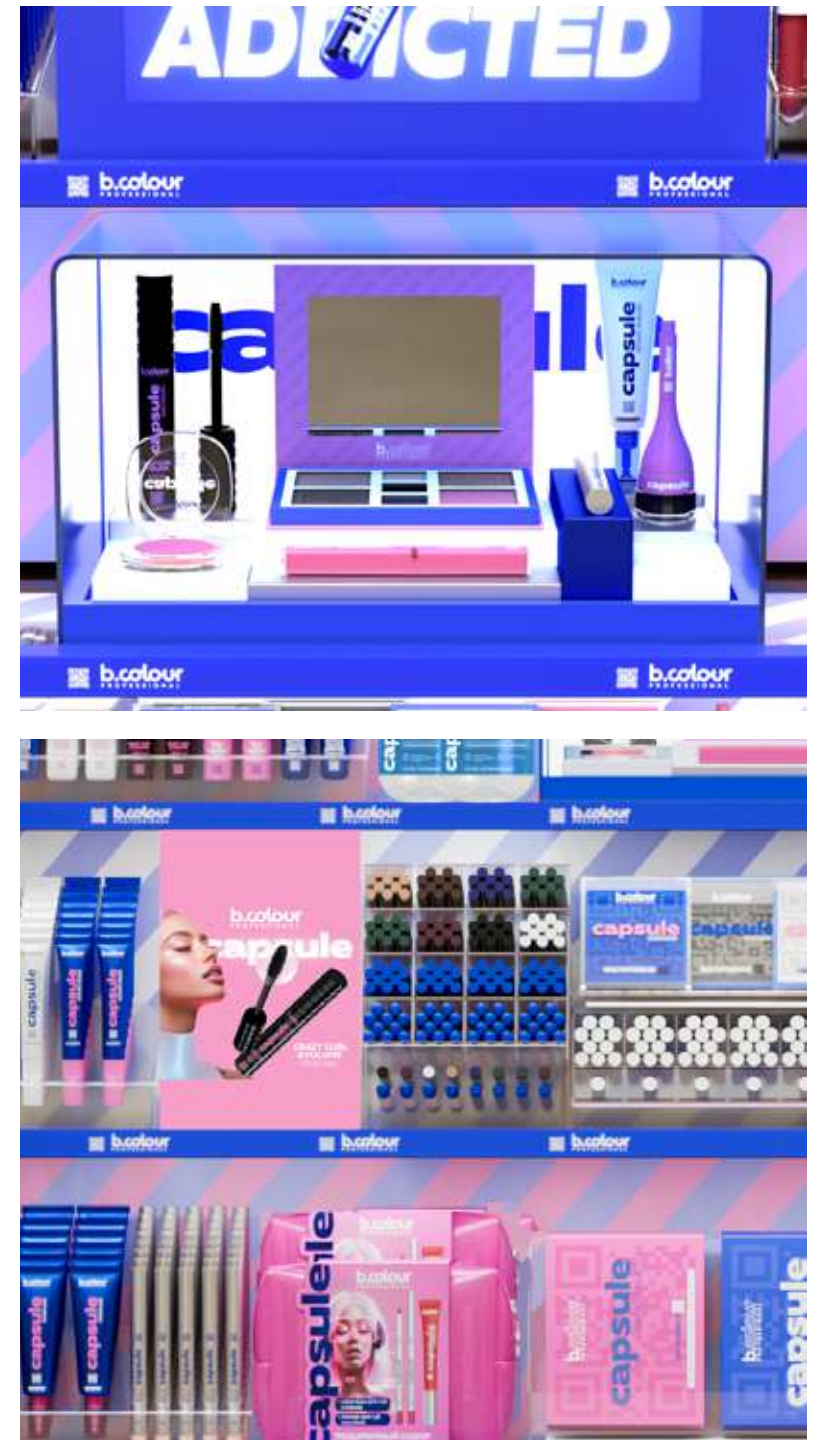

Nº	Name	Weight / Volume	Quantity per showbox	Quantity per box	Individual barcode	Bag barcode	Box barcode
EYES							
1	7DAYS B.COLOUR PRO CAPSULE SuperStay black lash mascara / 01 5XL Volume	6 ml	6	20	8053617423597	8057639880949	18057639880946
2	7DAYS B.COLOUR PRO CAPSULE SuperStay white lash mascara / 02 5XL White	6 ml	6	20	8053617423603	8057639880956	18057639880953
3	7DAYS B.COLOUR PRO CAPSULE SuperStay black lash mascara / 03 Crazy curl	5,5 ml	6	20	8053617423610	8057639880963	18057639880960
4	7DAYS B.COLOUR PRO CAPSULE SuperStay black lash mascara / 04 Extreme volume	7,3 ml	6	20	8053617423627	8057639880970	18057639880977
5	7DAYS B.COLOUR PRO CAPSULE SuperStay black lash mascara / 05 Doll eye	7,3 ml	6	20	8053617423634	8057639880987	18057639880984
6	7DAYS B.COLOUR PRO CAPSULE Eyeshadow palette / 01 Eye contact	9 pcs x 1 g	6	20	8053617423658	8057639881007	8055304760893
7	7DAYS B.COLOUR PRO CAPSULE Eyeshadow palette / 02 Starwalker	9 pcs x 1 g	6	20	8053617423665	8057639881014	8055304760909
8	7DAYS B.COLOUR PRO CAPSULE Eyeshadow palette / 03 X Vision	9 pcs x 1 g	6	20	8053617423672	8057639881021	18057639881028
9	7DAYS B.COLOUR PRO CAPSULE Eyeshadow palette / 04 Tomorrowland	9 pcs x 1 g	6	20	8053617423689	8057639881038	18057639881035
10	7DAYS B.COLOUR PRO CAPSULE Waterproof eyeliner / 01 Be black	0,5 g	6	20	8053617423696	8057639881045	18057639881042
11	7DAYS B.COLOUR PRO CAPSULE Waterproof eyeliner / 02 Brown art	0,5 g	6	20	8053617423702	8057639881052	18057639881059
12	7DAYS B.COLOUR PRO CAPSULE Waterproof eyeliner / 03 Ultramarine	0,5 g	6	20	8053617423719	8057639881069	18057639881066
13	7DAYS B.COLOUR PRO CAPSULE Waterproof eyeliner / 04 Arctic	0,5 g	6	20	8053617423726	8057639881076	18057639881073
14	7DAYS B.COLOUR PRO CAPSULE Waterproof eyeliner / 05 Lime	0,5 g	6	20	8053617423733	8057639881083	18057639881080
15	7DAYS B.COLOUR PRO CAPSULE Waterproof eyeliner / 06 Solar	0,5 g	6	20	8053617423740	8057639881090	18057639881097
16	7DAYS B.COLOUR PRO CAPSULE Waterproof eyeliner / 07 Neon	0,5 g	6	20	8053617423757	8057639884503	18057639884500
17	7DAYS B.COLOUR PRO CAPSULE Waterproof eyeliner / 08 Party pink	0,5 g	6	20	8053617423764	8055304760091	18055304760098
18	7DAYS B.COLOUR PRO CAPSULE Smoky eye pencil & shimmer 2in1 / 01 Black classic	1*0,1 g, 1*0,2 g	6	20	8053617423771	8057639884367	18057639884364
19	7DAYS B.COLOUR PRO CAPSULE Smoky eye pencil & shimmer 2in1 / 02 Dazzling blue	1*0,1 g, 1*0,2 g	6	20	8053617423788	8057639884435	18057639884432
20	7DAYS B.COLOUR PRO CAPSULE Smoky eye pencil & shimmer 2in1 / 03 Inspired green	1*0,1 g, 1*0,2 g	6	20	8053617423795	8057639884442	18057639884449
21	7DAYS B.COLOUR PRO CAPSULE Smoky eye pencil & shimmer 2in1 / 04 Rich bronze	1*0,1 g, 1*0,2 g	6	20	8053617423801	8057639884459	18057639884456
22	7DAYS B.COLOUR PRO CAPSULE Shimmering eye pencil & liner 2in1 / 01 Back in black	1*0,1 g, 1*0,35 g	6	20	8053617423818	8057639884466	18057639884463
23	7DAYS B.COLOUR PRO CAPSULE Shimmering eye pencil & liner 2in1 / 02 Blue sapphire	1*0,1 g, 1*0,35 g	6	20	8053617423825	8057639884473	18057639884470
24	7DAYS B.COLOUR PRO CAPSULE Shimmering eye pencil & liner 2in1 / 03 Emerald	1*0,1 g, 1*0,35 g	6	20	8053617423832	8057639884480	18057639884487
25	7DAYS B.COLOUR PRO CAPSULE Shimmering eye pencil & liner 2in1 / 04 Golden hour	1*0,1 g, 1*0,35 g	6	20	8053617423849	8057639884497	18057639884494
26	7DAYS B.COLOUR PRO CAPSULE Automatic kajal eye pencil / 01 Black	0,25 g	6	20	8053617423856	8057639884510	18057639884517
27	7DAYS B.COLOUR PRO CAPSULE Automatic kajal eye pencil / 02 Brown	0,25 g	6	20	8053617423863	8057639884527	18057639884524
28	7DAYS B.COLOUR PRO CAPSULE Automatic kajal eye pencil / 03 Jade green	0,25 g	6	20	8053617423870	8057639884534	18057639884531
29	7DAYS B.COLOUR PRO CAPSULE Automatic kajal eye pencil / 04 Maya blue	0,25 g	6	20	8053617423887	8057639884541	18057639884548
30	7DAYS B.COLOUR PRO CAPSULE Automatic kajal eye pencil / 05 Innocent beige	0,25 g	6	20	8053617423894	8057639884558	18057639884555
31	7DAYS B.COLOUR PRO CAPSULE Automatic kajal eye pencil / 06 Pearl white	0,25 g	6	20	8053617423900	8057639884565	18057639884562
32	7DAYS B.COLOUR PRO CAPSULE Automatic kajal eye pencil / 07 Naughty plum	0,25 g	6	20	8053617423917	8057639884563	18057639884560
BROWS							
33	7DAYS B.COLOUR PRO CAPSULE Brow gel with lamination effect / 24h Control	4,2 ml	6	20	8053617423535	8057639880918	18057639880915