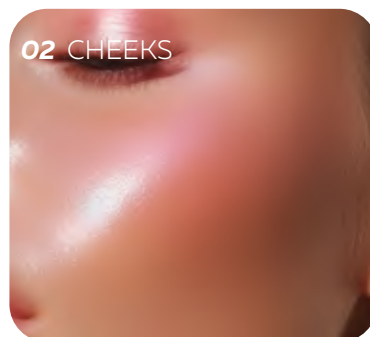

• **04 BOSSY**

8057639881540 | 2,9 g