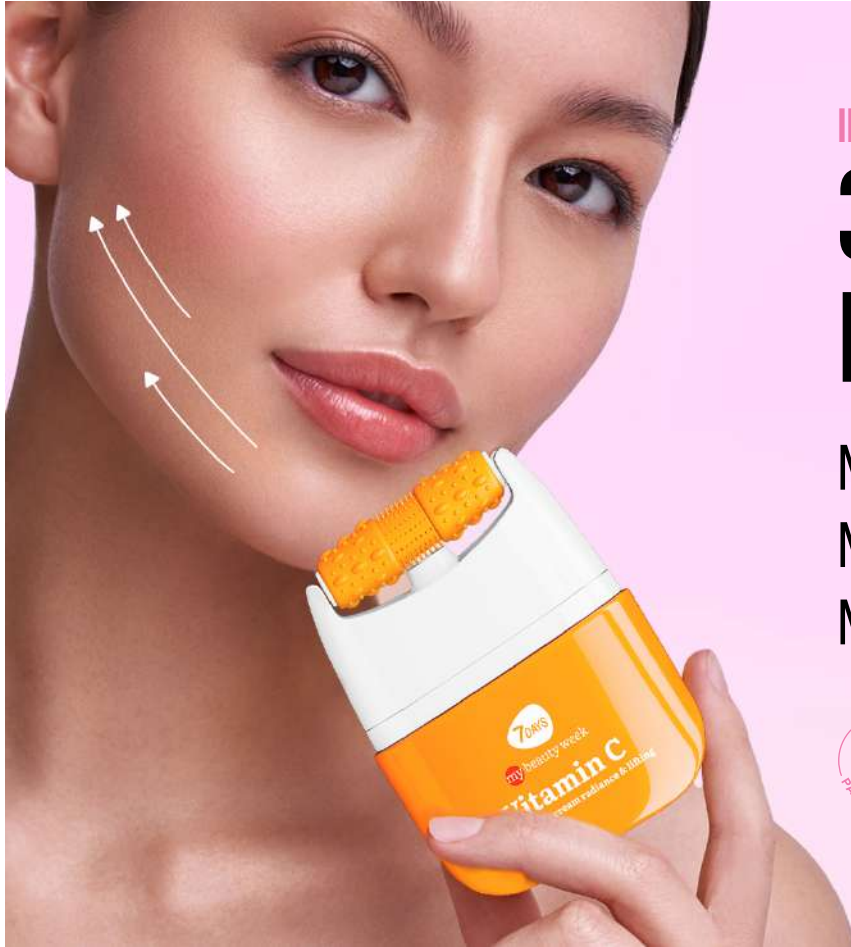

MY BEAUTY WEEK

NEW LAUNCH 2024 | NEW BESTSELLERS

INNOVATION

3D CREAM MASSAGERS

NEW ROLLERS
NEW FORMULAS
NEW SUCCESS