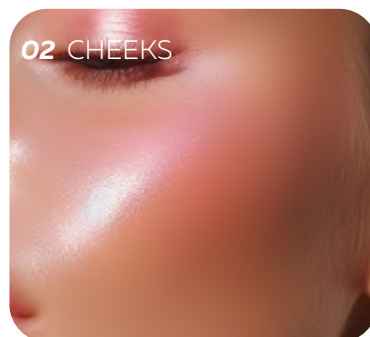

04 BOSSY

8057639881540 | 2,9 g