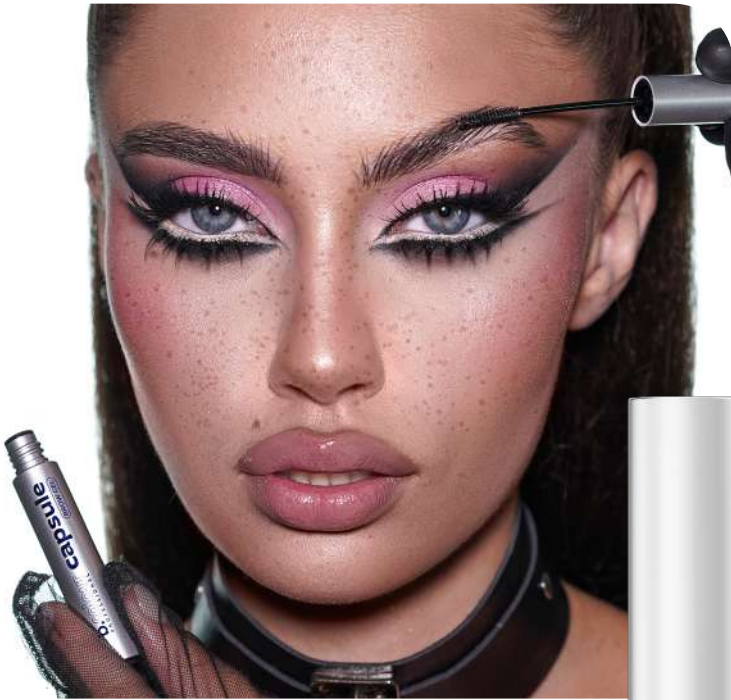

## SUPERSTAY BROW POMADE 3in1

- 3in1 product: covers eyebrow hair, fills the space between them and fixes the shape
- Permanent makeup effect
- Plastic creamy texture
- Does not crumble or flake off
- Durability 24h

## BROW GEL WITH LAMINATION EFFECT

- Keeps the shape and fixes 24h
- For thin and coarse hair
- Without stickiness and white flakes
- Comfortable thin brush
- Fix&care formula

## SUPER FIXING BROW WAX

- 2in1: styling + fixing
- Smooth soft hairs
- Long-lasting fixation
- Without stickiness and gluing
- Caring formula with vitamin E