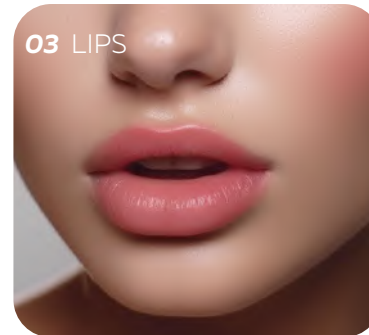

• **03 PINK GALAXY**

8057639881502 | 3 g

• **04 NAKED**

8057639882028 | 3 g

01 EYES

02 CHEEKS

03 LIPS

## BAKED FACE BLUSH

- Satin finish + shine
- 2in1: blush, eye shadow
- Natural shades
- The effect of healthy blush
- Durability 24h