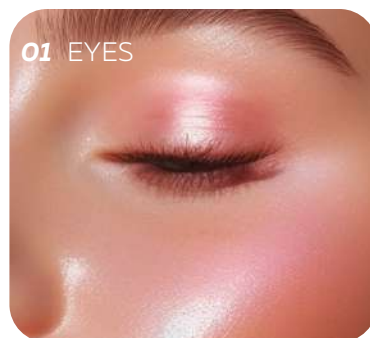

04 BOSSY

8057639881540 | 2,9 g