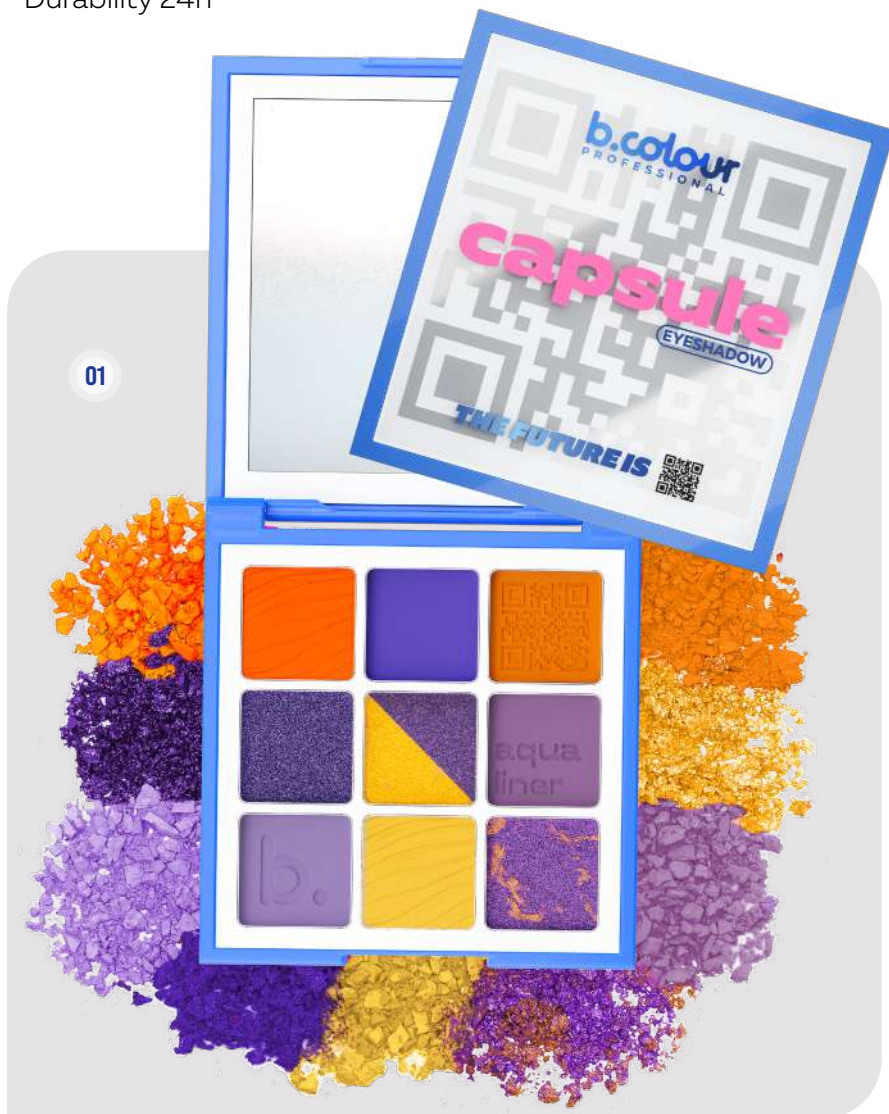

### 03 CRAZY CURL

8053617423610 | 5,5 ml

## SUPERSTAY BLACK LASH MASCARA

- x7 volume and curling
- The effect of Barbie eyelashes
- Ultra pigmented black colour
- Separation without lumps
- Thermoformula: washed off with water from 38 °C
- Durability of 48h, even after workouts and sleep

## EYESHADOW PALETTE

- 9 perfectly matched shades
- PRO pigmentation
- Matte and shimmer textures
- Easy application and blending
- Aqua liner for creative makeup
- Durability 24h