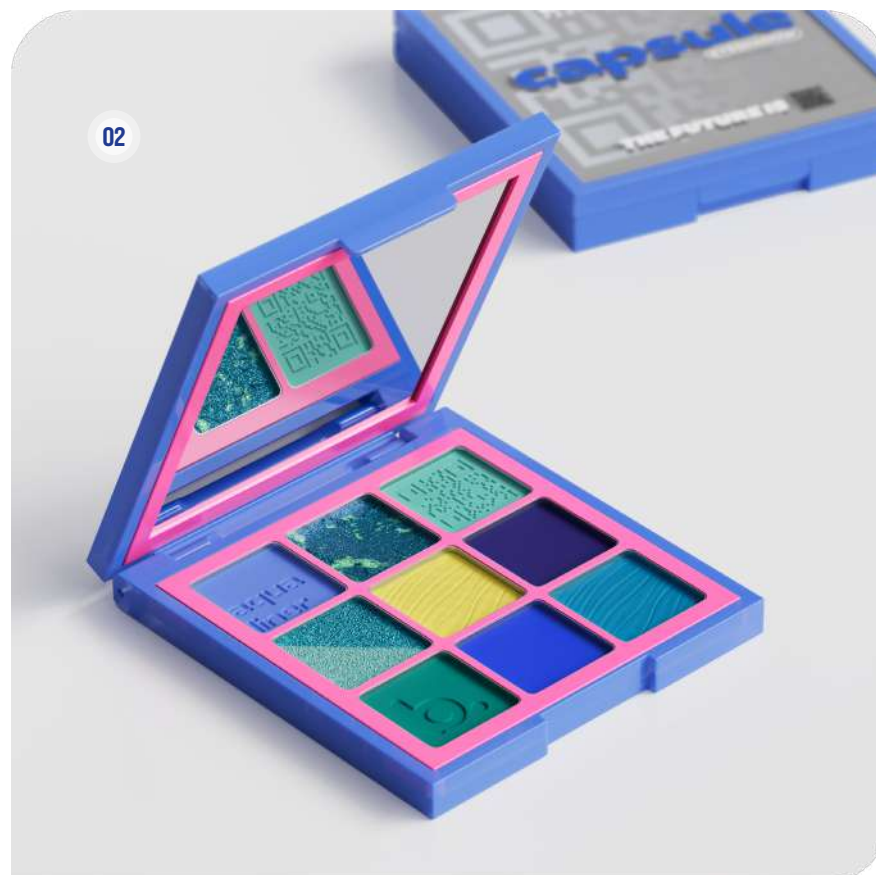

EYESHADOW PALETTE

- 9 perfectly matched shades
- PRO pigmentation
- Matte and shimmer textures
- Easy application and blending
- Aqua liner for creative makeup
- Durability 24h

01 EYE CONTACT

8053617423658 | 9 x 1g

02 STARWALKER

8053617423665 | 9 x 1g