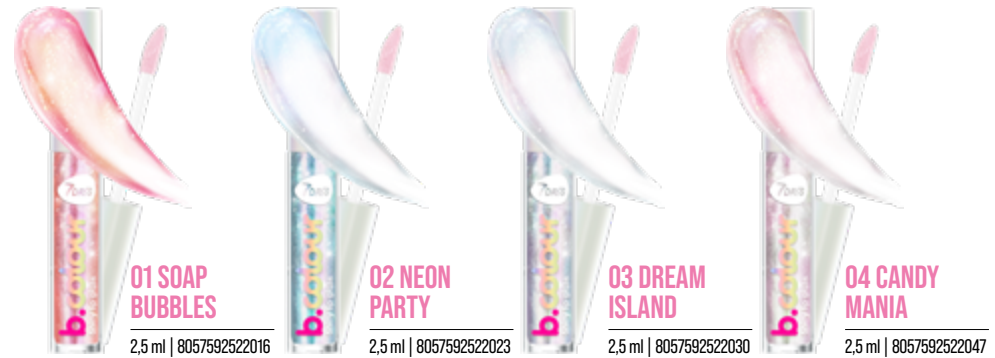

01 SOAP BUBBLES

2.5 ml | 8057592522016

02 NEON PARTY

2.5 ml | 8057592522023

03 DREAM ISLAND

2.5 ml | 8057592522030

04 CANDY MANIA

2.5 ml | 8057592522047

HOLOGRAPHIC LIPSTICK 5IN1

5in1: lipstick, balm, glitter, highlighter,
eyeshadow | hydration, shine&glow