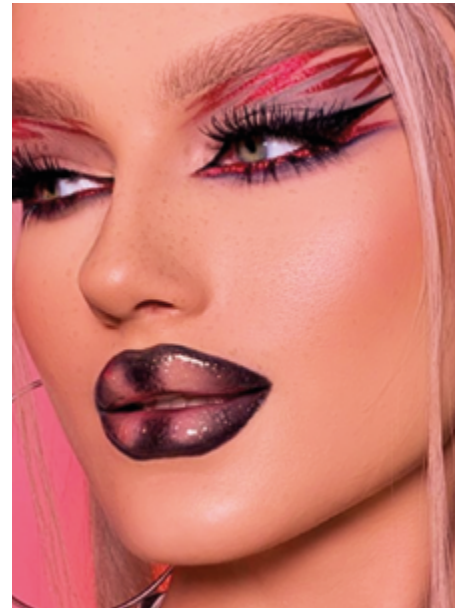

## EYESHADOW PALETTE

9 perfect shades | variety of textures  
bright and nude makeup | high pigmentation

**01 BLACK MAMBA**

9 pcs x 1 g | 8053617422200

**02 MAGIC POISON**

9 pcs x 1 g | 8053617422217

EYES. LIQUID EYESHADOW. B.COLOUR