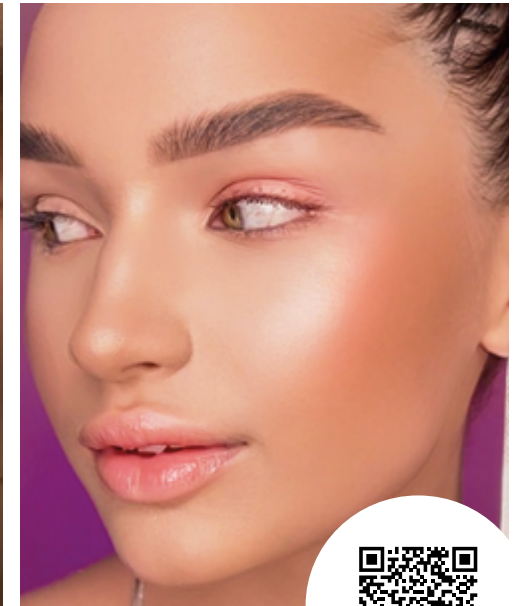

EYES, FACE, LIPS. BLUSH. B.COLOUR

FACE BLUSH 3IN1

3in1: face blush, lip tint, eyeshadow

01 PROSE

7 g | 8057592522252

02 ROMANTIC

7 g | 8057592522269