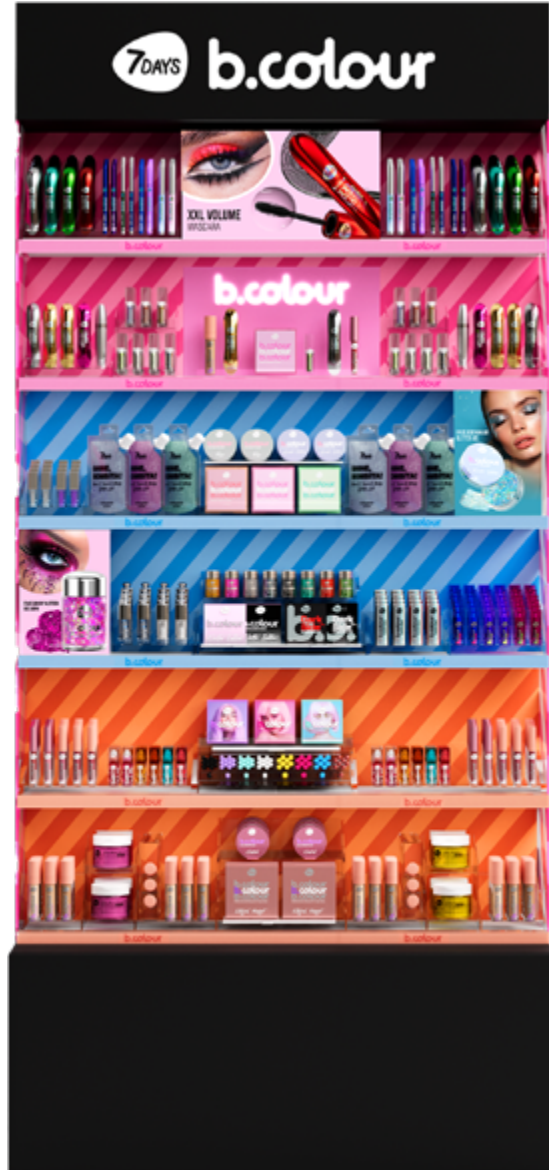

# STORE EQUIPMENT

MAKEUP. B.COLOUR