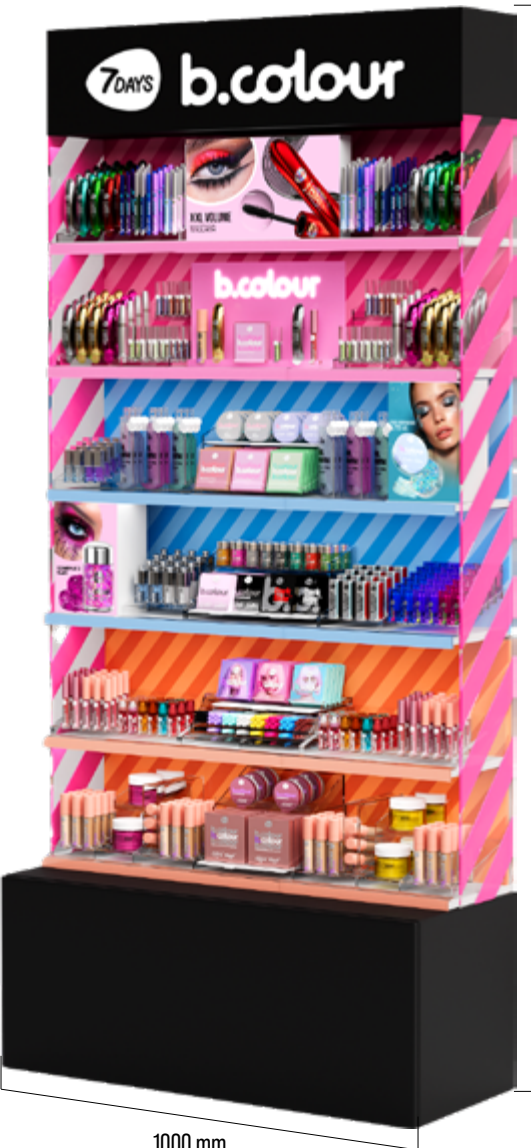

7DAYS B.COLOUR

CAPACITY: MASCARA | EYELINER | EYE PENCIL | BROW PENCIL | EYESHADOW | GLITTER | CONCEALER | FOUNDATION | POWDER | PRIMER | CONTOURING
LIP GLOSS | LIPSTICK | LIP OIL

POS091 TRADE STAND

BANER CUSTOMIZABLE

STORE EQUIPMENT

7DAYS B.COLOUR

CAPACITY: MASCARA | EYELINER | EYE PENCIL | BROW PENCIL | EYESHADOW | GLITTER | CONCEALER | FOUNDATION | POWDER | PRIMER | BASE | CONTOURING
LIP GLOSS | LIPSTICK | LIP OIL