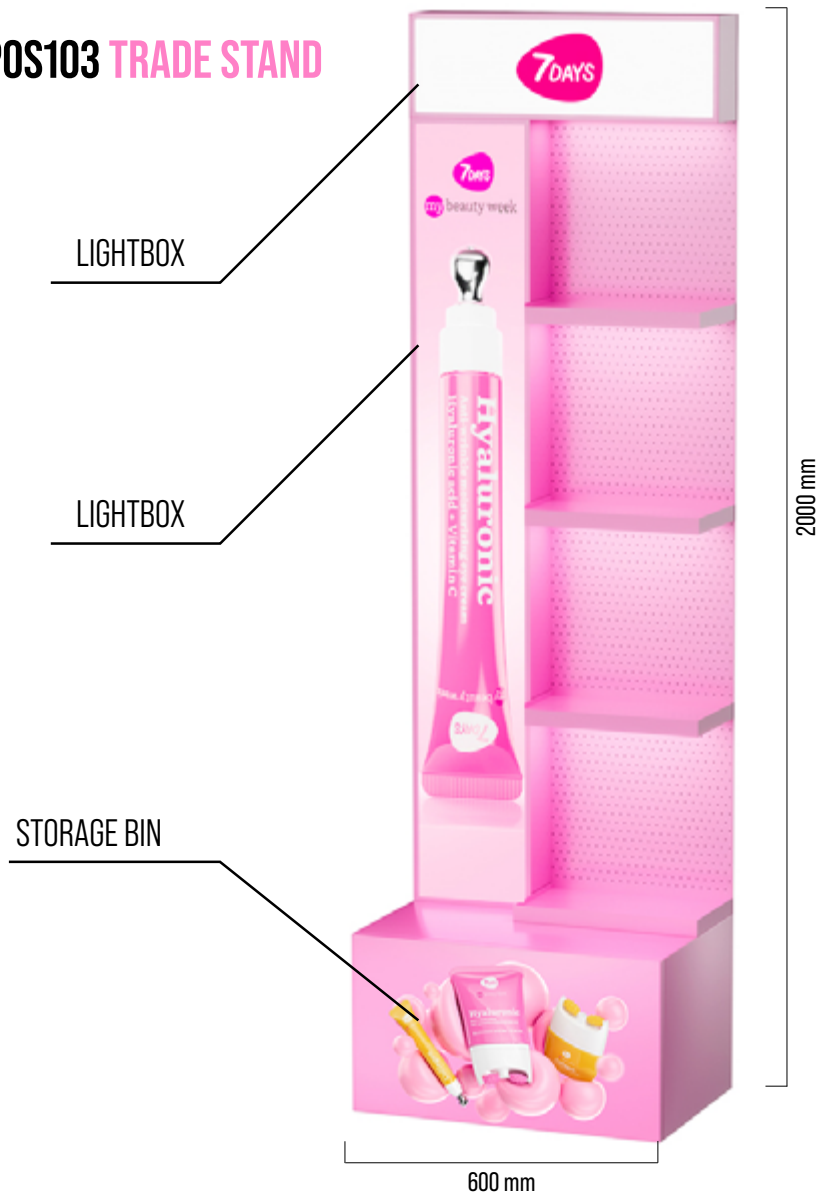

REPLACEMENT PANEL

STORE EQUIPMENT

7DAYS MY BEAUTY WEEK

MATERIALS: MDF, METAL, LIGHTBOX WITH BACKLIGHT

CAPACITY: EYE CONCENTRATES | FACE MASSAGERS | SERUMS | FACE CARE

POS103 TRADE STAND

LIGHTBOX CUSTOMIZABLE

BANER CUSTOMIZABLE

STORE EQUIPMENT

7DAYS MY BEAUTY WEEK

MATERIALS: MDF, METAL, LIGHTBOX WITH BACKLIGHT

CAPACITY: EYE, FACE & NECK CREAM MASSAGERS | SERUMS | CREAMS | MASKS | FOAMS

PAPERBOARD PREPACK

7DAYS B.COLOUR