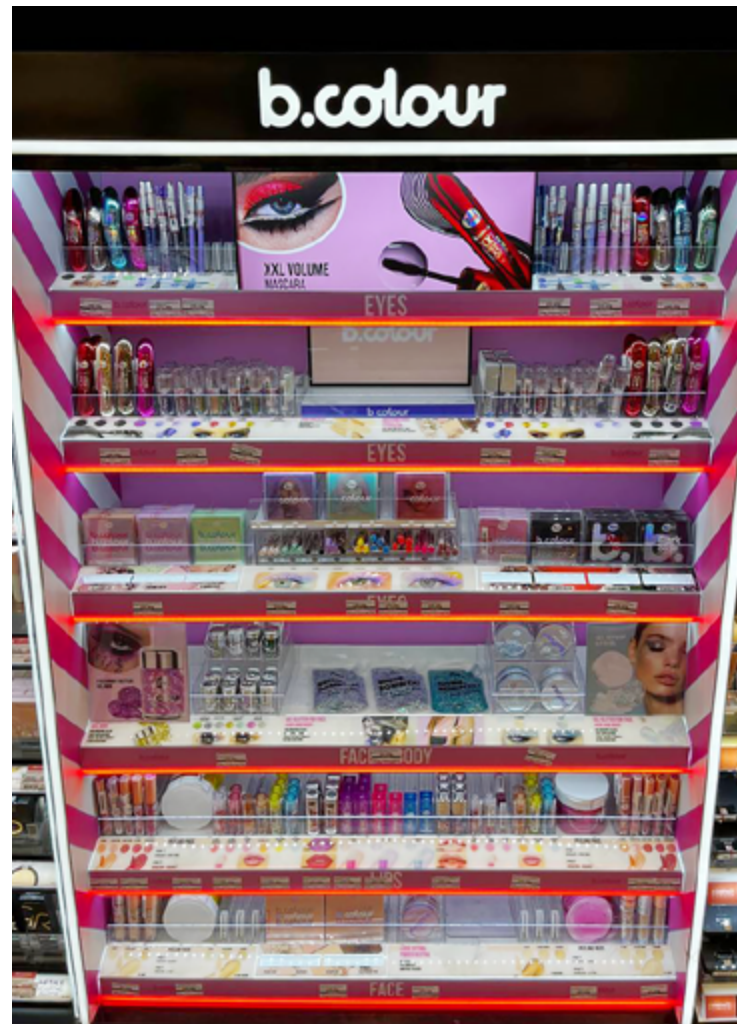

STORE EQUIPMENT

7DAYS B.COLOUR

CAPACITY: MASCARA | EYELINER | EYE PENCIL | BROW PENCIL | EYESHADOW | GLITTER | CONCEALER | FOUNDATION | POWDER | PRIMER | BASE | CONTOURING
LIP GLOSS | LIPSTICK | LIP OIL

2000 mm

1000 mm