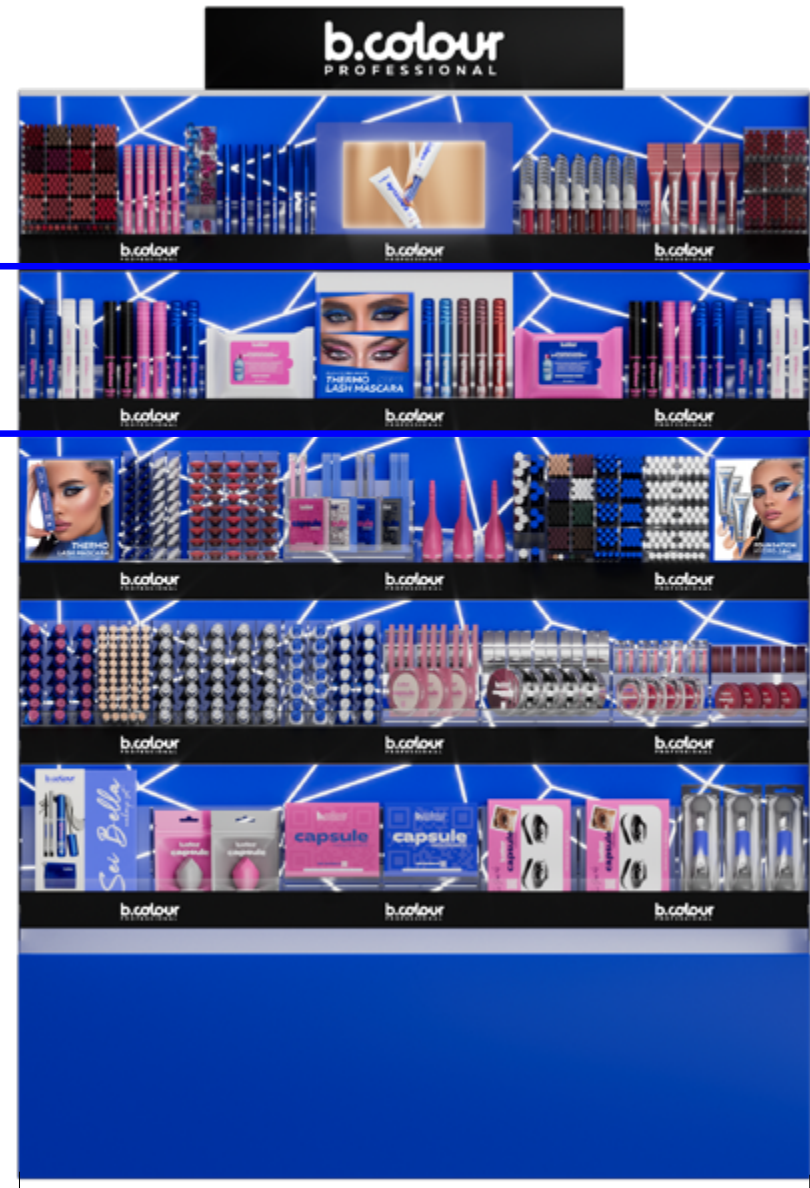

GOLDEN SHELF