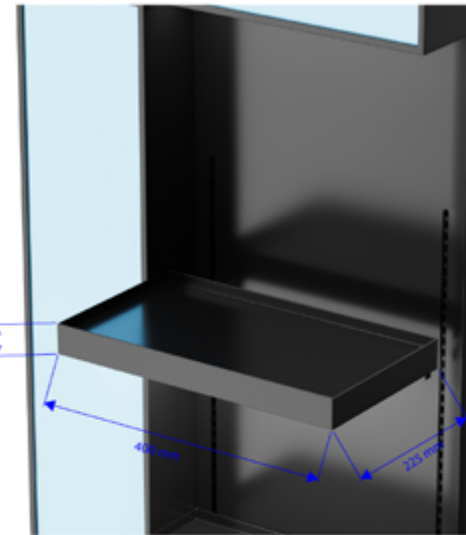

STORE EQUIPMENT

B.COLOUR PROFESSIONAL

MATERIALS: MDF, METAL, LIGHTBOX WITH BACKLIGHT

CAPACITY: MASCARA | EYELINER | EYE PENCIL | BROW PENCIL | EYESHADOW | GLITTER | CONCEALER | FOUNDATION | POWDER | PRIMER | CONTOURING
LIP GLOSS | LIPSTICK | LIP OIL

POS106 TRADE STAND