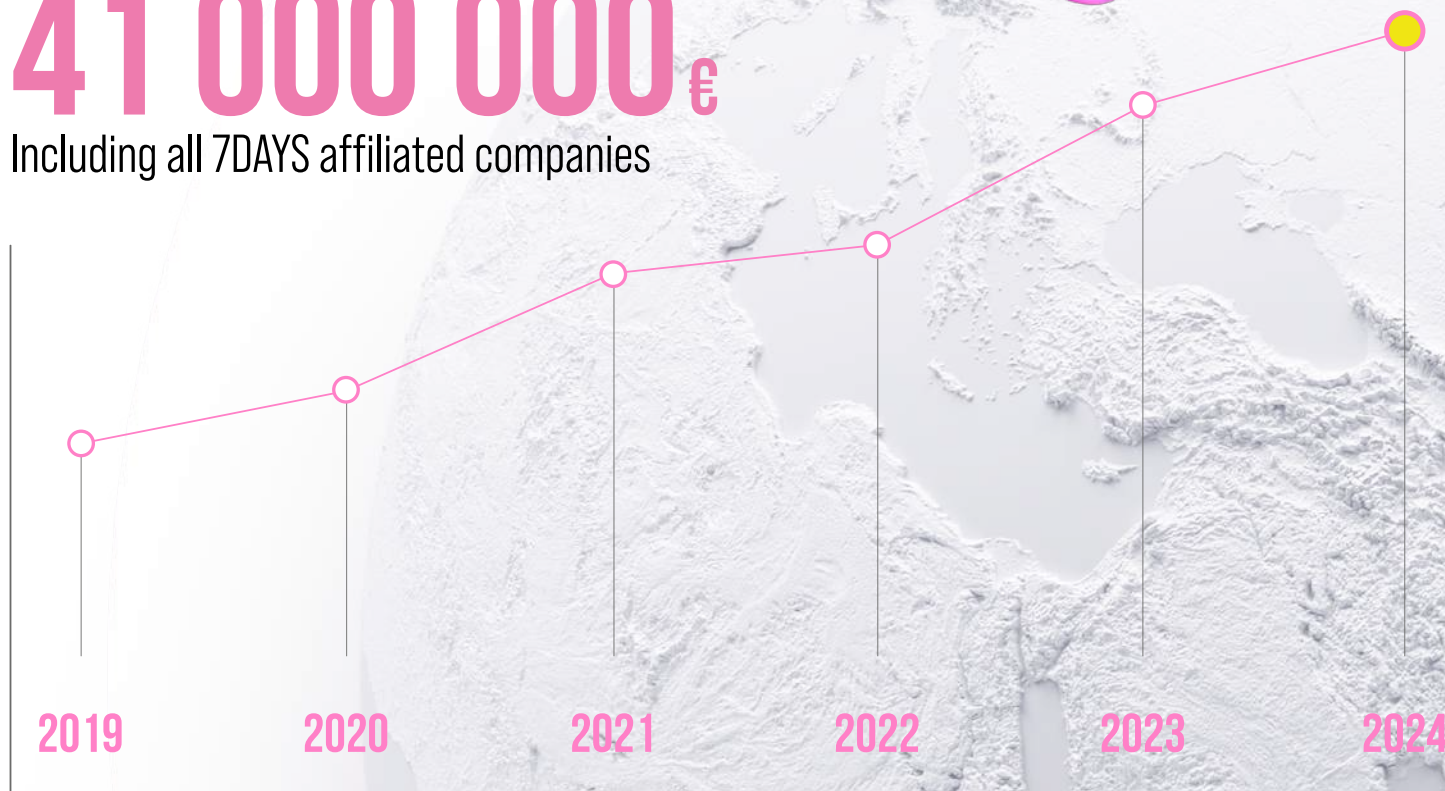

7DAYS

I'M 7DAYS
YOUR EMOTIONS TODAY
MAKEUP

ABOUT US

7DAYS — SHOWS STRONG YEAR-OVER-YEAR GROWTH MOMENTUM SINCE 2019

41 000 000 €

Including all 7DAYS affiliated companies

34 000

POINTS OF SALE

300

EMPLOYEES

50 COUNTRIES OF PRESENCE

MORE THAN **500** SKU

GEOGRAPHY OF SALES

7DAYS

MULTINATIONAL BRAND

34 000 POS