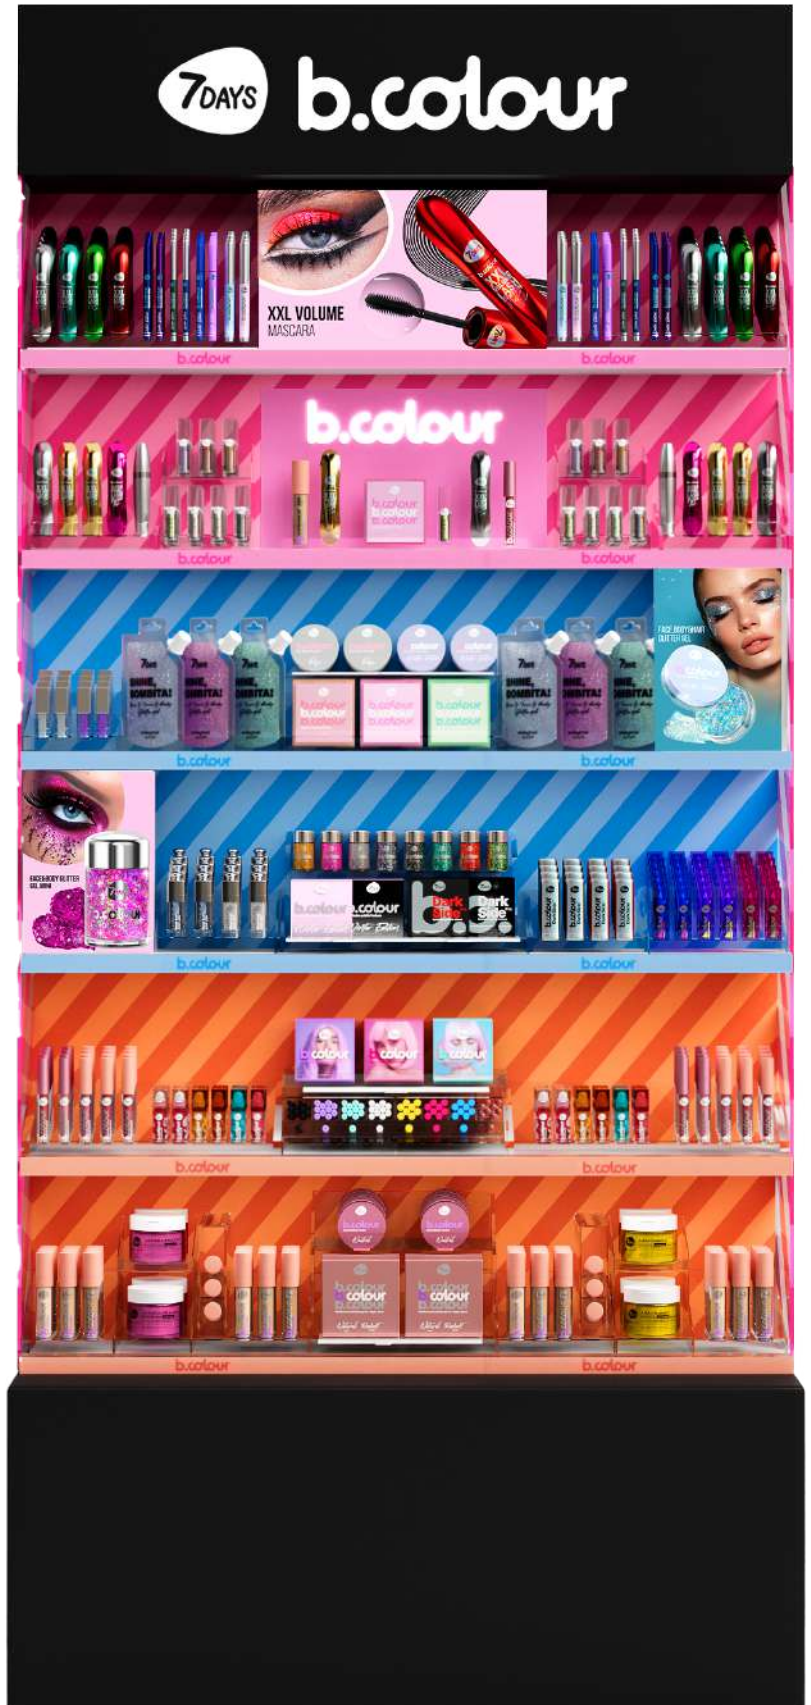

STORE EQUIPMENT

EXCLUSIVELY BY 7DAYS