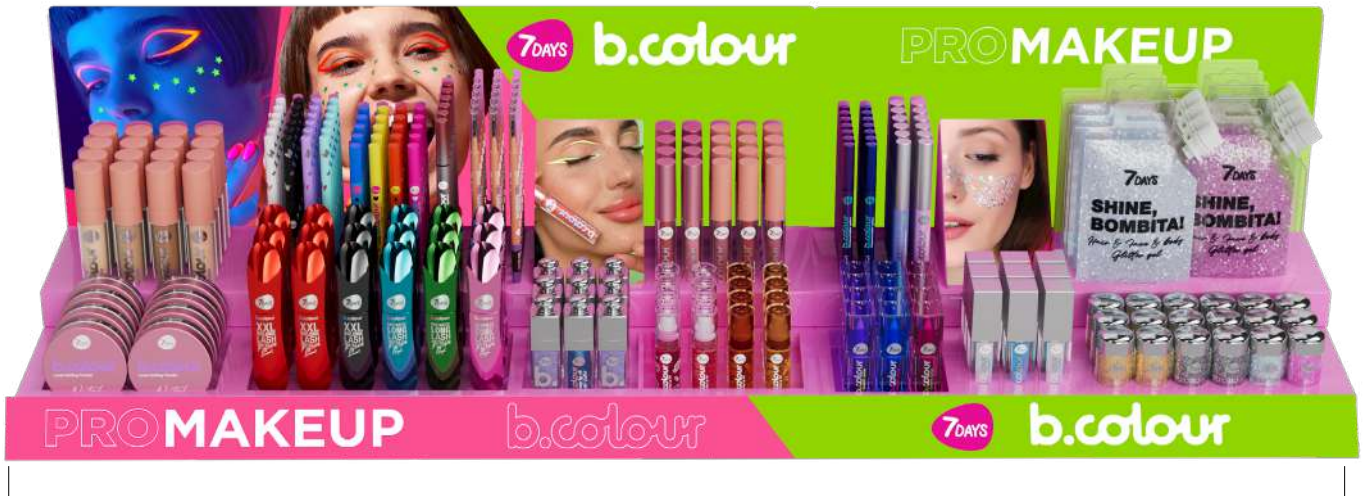

STORE EQUIPMENT

EXCLUSIVELY BY 7DAYS

900 mm - 1200 mm