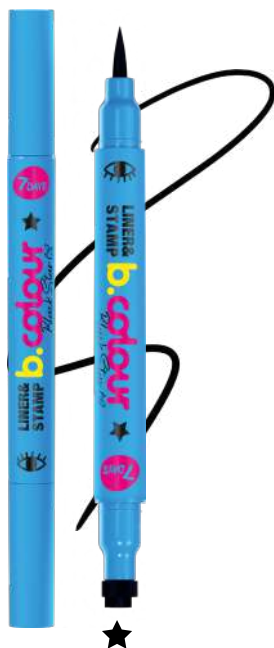

02 LIME STAR

2 ML | 8057592522726

03 FIRE MOON

2 ML | 8057592522733

LINER&STAMP 2in1

01 DARK HEART

2 ML | 8057592522757

02 BLACK STAR

2 ML | 8055304761609

03 DUSKY MOON

2 ML | 8057592522788

2in1: EYELINER, ART MAKEUP PERFECT FOR
THIN AND WIDE LINES | DEEP BLACK PIGMENT

WATERPROOF GLITTER EYELINER 2IN1

WATERPROOF FORMULA | THICK AND THIN LINES
GLOSSY SHIMMER AND GLITTER