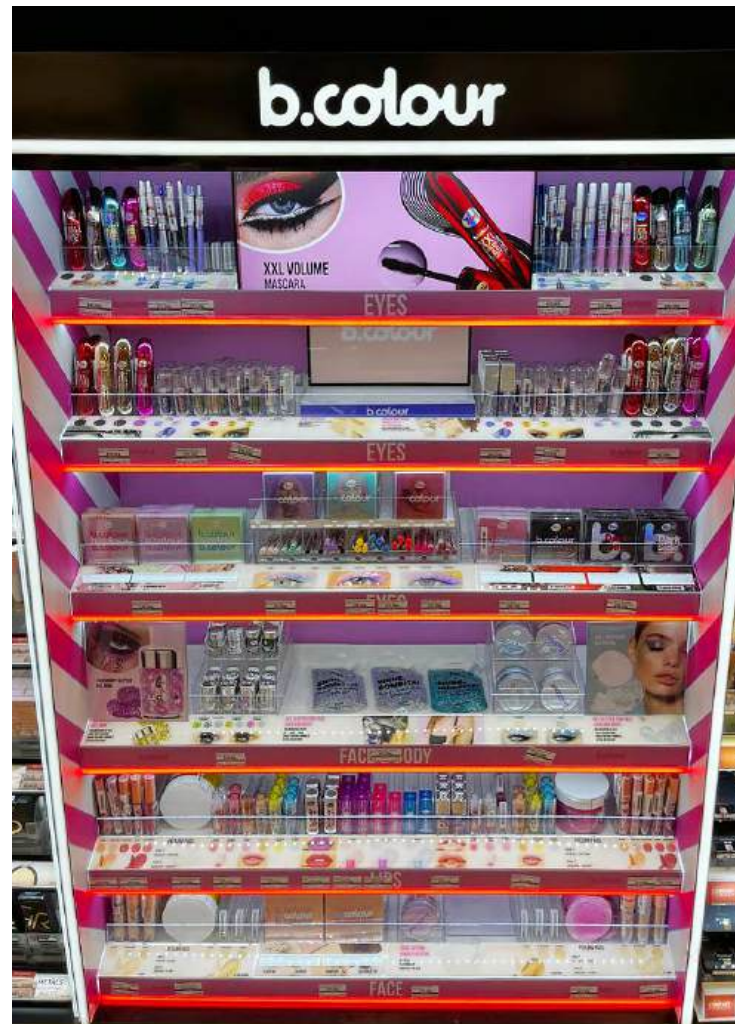

POS079 TRADE STAND