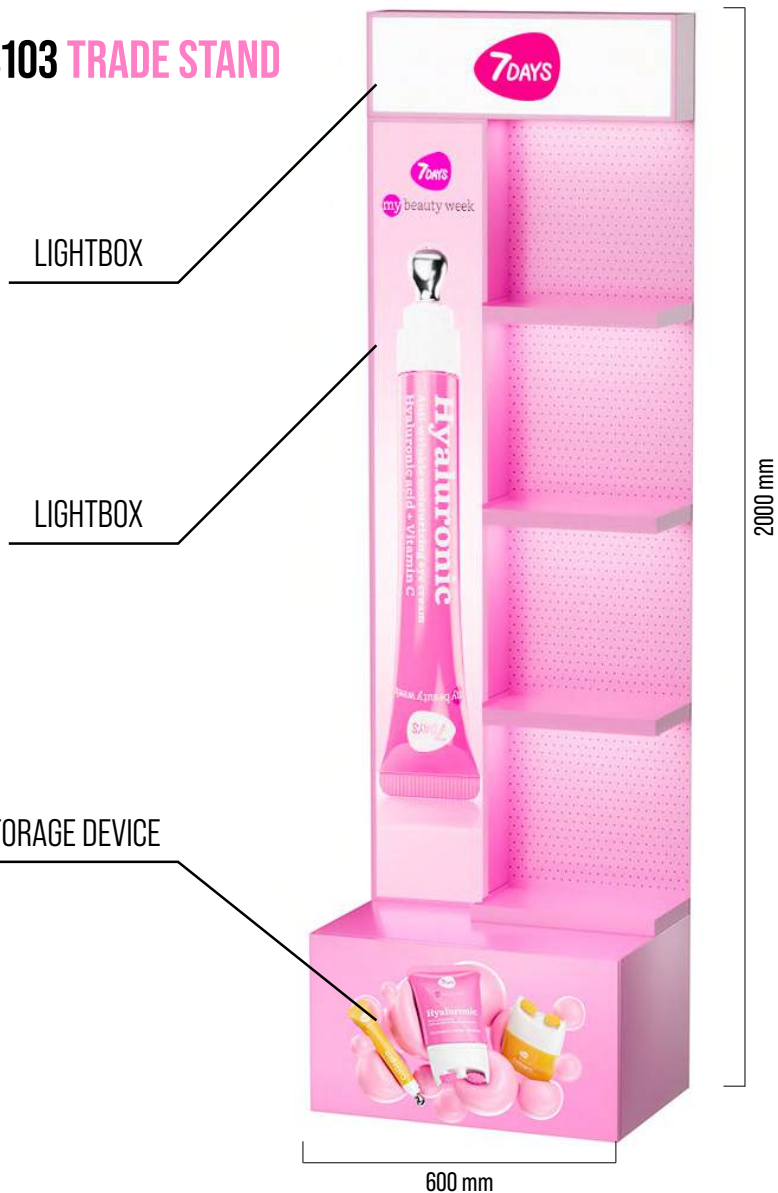

7DAYS MY BEAUTY WEEK

TRADING EQUIPMENT+ SHELVES CUSTOMIZABLE

MATERIALS: MDF, METAL, LIGHTBOX WITH BACKLIGHT

CAPACITY: EYE CONCENTRATES | FACE MASSAGERS | SERUMS | FACE CARE

POS103 TRADE STAND

LIGHTBOX CUSTOMIZABLE