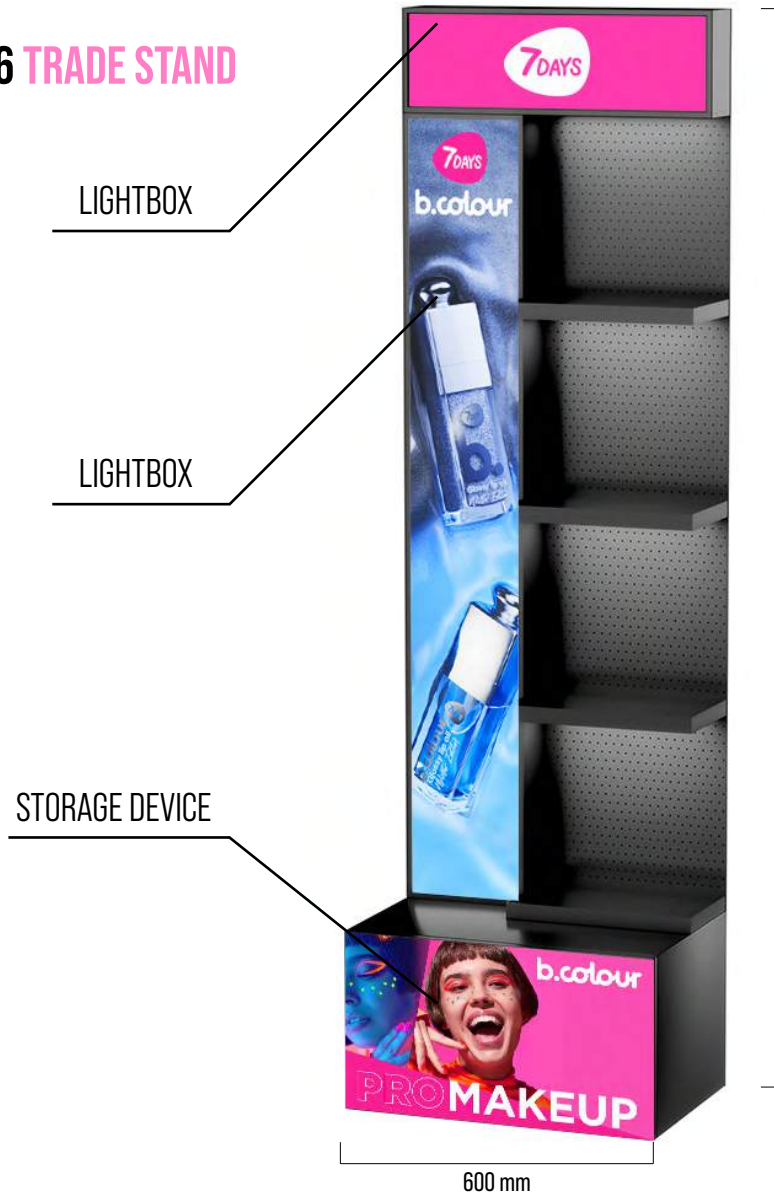

7DAYS B.COLOUR

TRADING EQUIPMENT+ SHELVES CUSTOMIZABLE

MATERIALS: MDF, METAL, LIGHTBOX WITH BACKLIGHT

CAPACITY: MASCARA | EYELINER | EYE PENCIL | BROW PENCIL | EYESHADOW | GLITTER | CONCEALER | FOUNDATION | POWDER | PRIMER | CONTOURING
LIP GLOSS | LIPSTICK | LIP OIL

POS106 TRADE STAND

2000 mm

600 mm