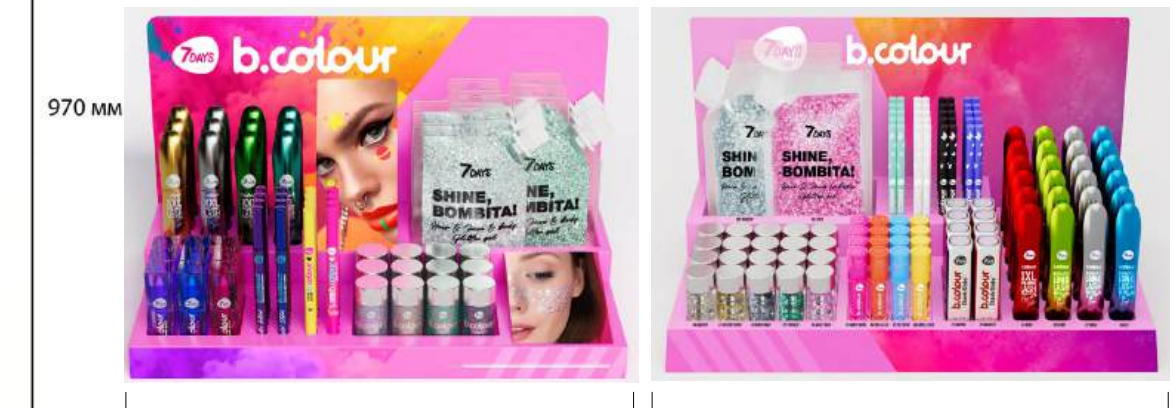

7DAYS B.COLOUR

PAPER BOARD CUSTOMIZABLE

MATERIALS: CARDBOARD

CAPACITY: MASCARA | EYELINER | EYE PENCIL | BROW PENCIL | EYESHADOW | GLITTER | CONCEALER | POWDER | LIP GLOSS | LIPSTICK | LIP OIL

POS104 PAPER BOARD

28 mm