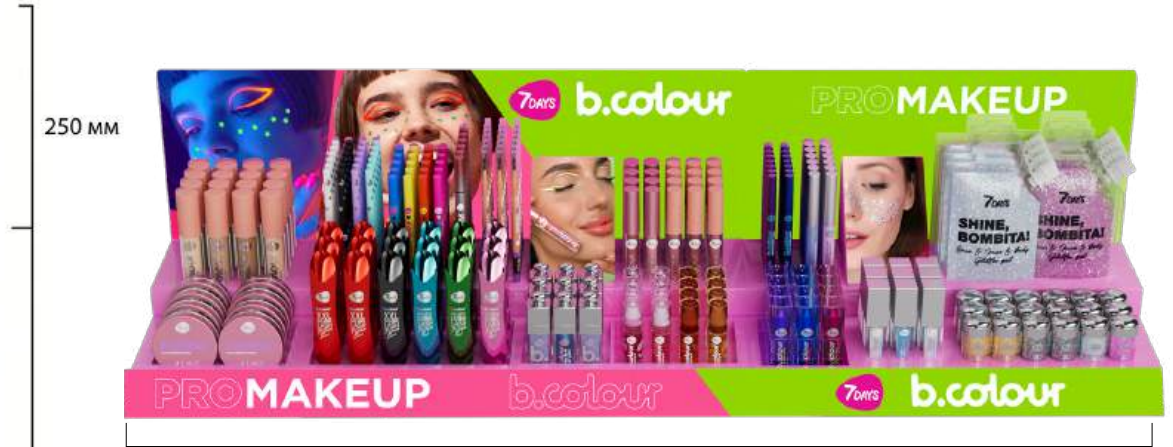

7DAYS B.COLOUR

PAPER BOARD CUSTOMIZABLE

MATERIALS: CARDBOARD

CAPACITY: MASCARA | EYELINER | EYE PENCIL | BROW PENCIL | EYESHADOW | GLITTER | CONCEALER | POWDER | LIP GLOSS | LIPSTICK | LIP OIL

POS104 PAPER BOARD

28 mm