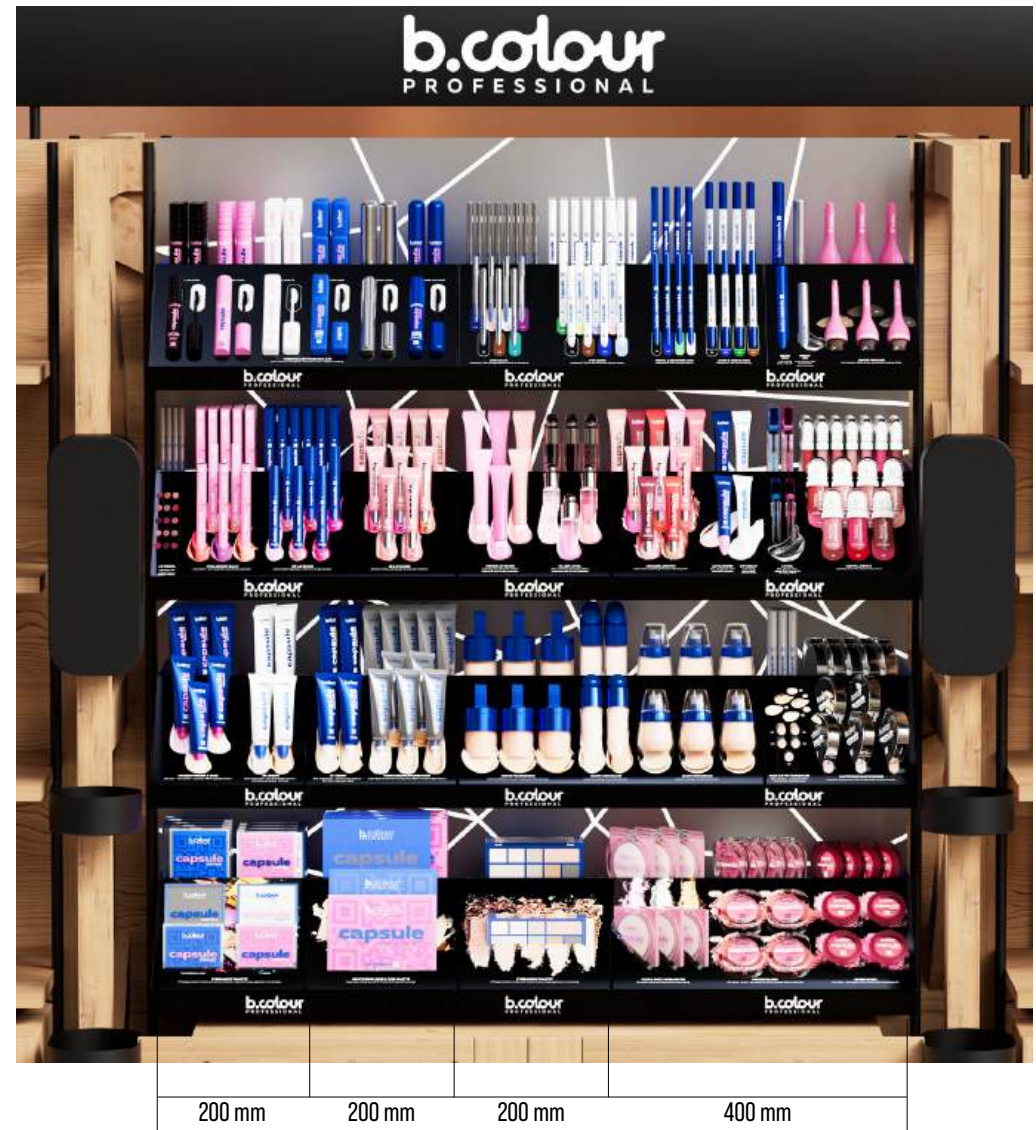

200 mm

200 mm

200 mm

400 mm

1000 mm